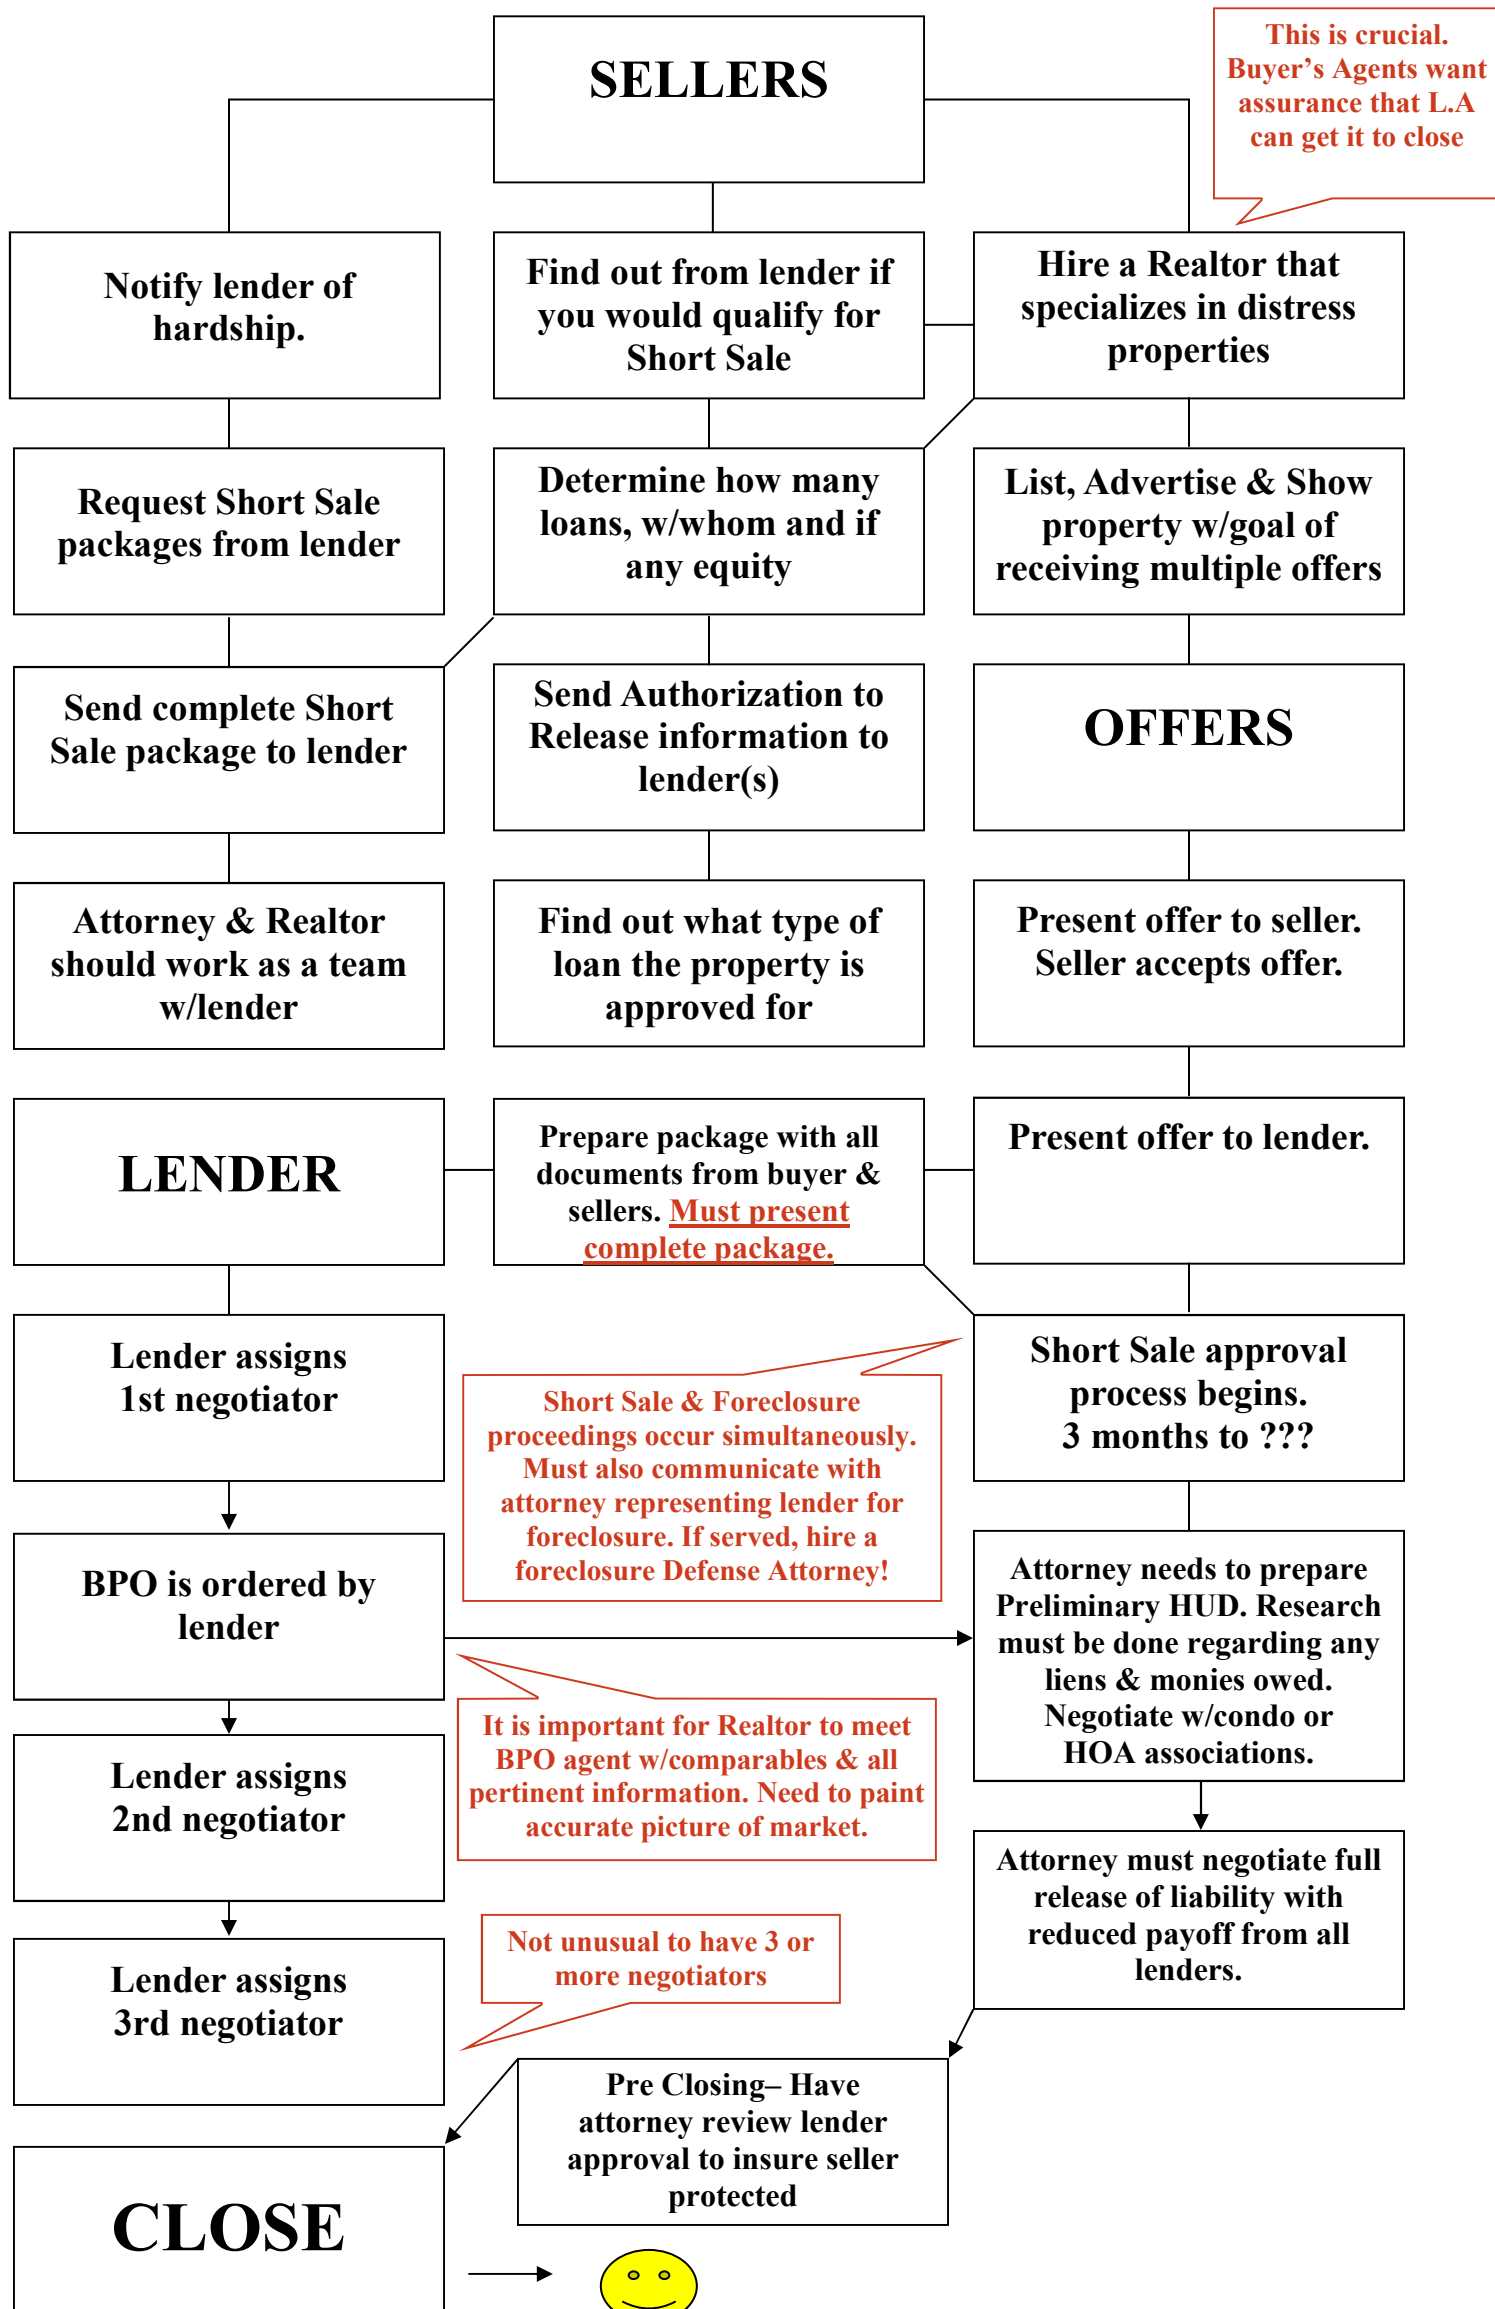

Short Sale

Maji Pace Ramos, CRS, e-PRO
 305-519-7940 - Maji@MajiSold.com
 www.MiamiHomeTrends.com

* Information is believed accurate but is not warranted.
 This process changes constantly. Please contact your lender for up to date proceedings.*